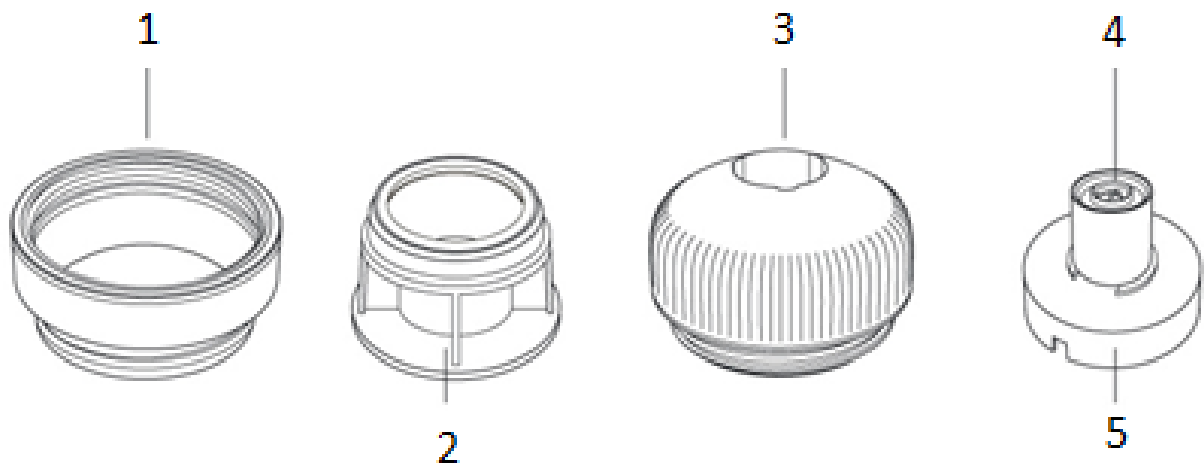

1. Adapter ring
2. Capsule holder
3. Head
4. Nozzle
5. Capsule holder