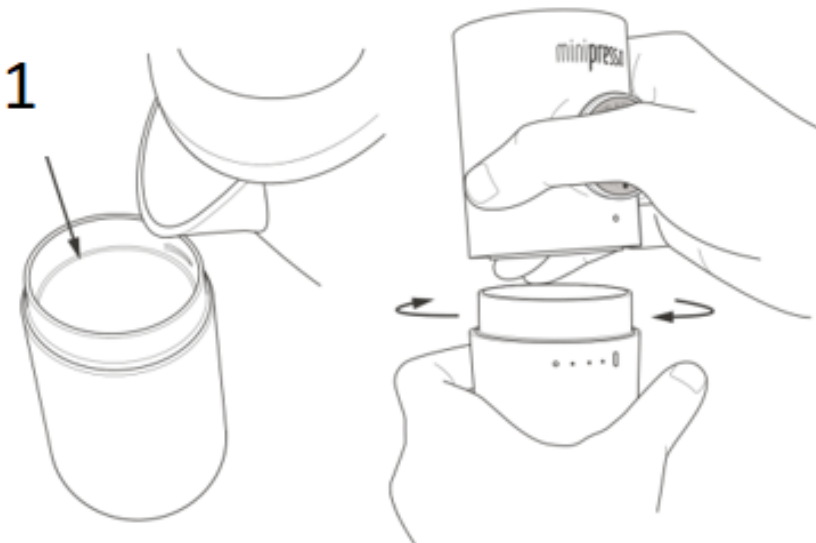

Safety

The Minipresso KIT meets all safety standards for use in contact with food.

Environmental protection

All packaging parts and the body of the Minipresso KIT are made of recyclable materials.

User manual

Fill the water tank according to the risk. Align the body of your Minipresso with the dot on the tank and place it on the tank by turning it clockwise.

1. Don't cross this mark with water

Cleaning

Regularly rinse all parts of the minipresso KIT under running water after each use. Allow the individual parts to dry separately.